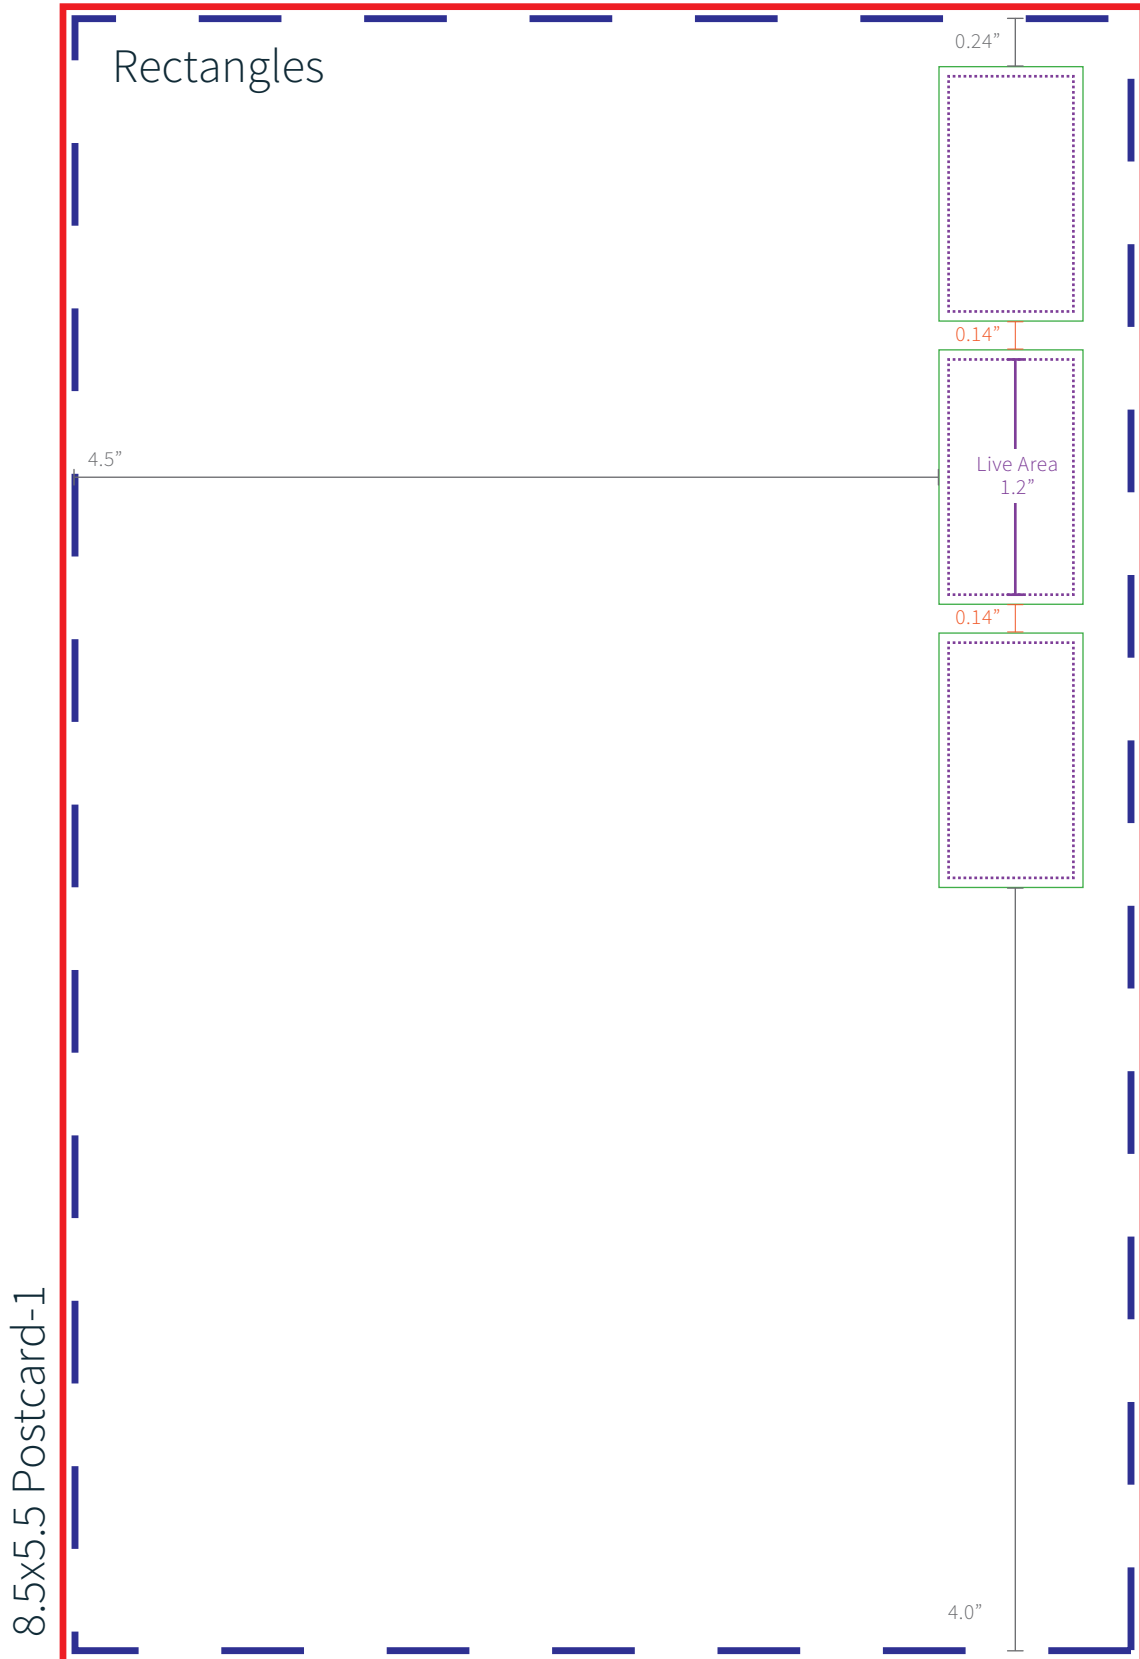

2.75x4 Mid Card-3

2.75x4 Mid Card-4

2.75x4 Mid Card-5

4 x 5.5 postcard

Drop a template into any file format and create a scratch off layout

- Trim Size 4 x 5.5 in.
- Bleed Line 4.125 x 5.625 in.
- Image Area for Prize Info
- Silver Scratch Off Position

4 x 5.5 postcard

Drop a template into any file format and create a scratch off layout

- Trim Size 4 x 5.5 in.
- Bleed Line 4.125 x 5.625 in.
- Image Area for Prize Info
- Silver Scratch Off Position

8.5 x 5.5 postcard

Drop a template into any file format and create a scratch off layout

- Trim Size 8.5 x 5.5 in.
- Bleed Line 8.625 x 5.625 in.
- Image Area for Prize Info
- Silver Scratch Off Position

8.5 x 5.5 postcard

Drop a template into any file format and create a scratch off layout

- Trim Size 8.5 x 5.5 in.
- _____ Bleed Line 8.625 x 5.625 in.
- Image Area for Prize Info
- _____ Silver Scratch Off Position

**mr.
scratch
off**