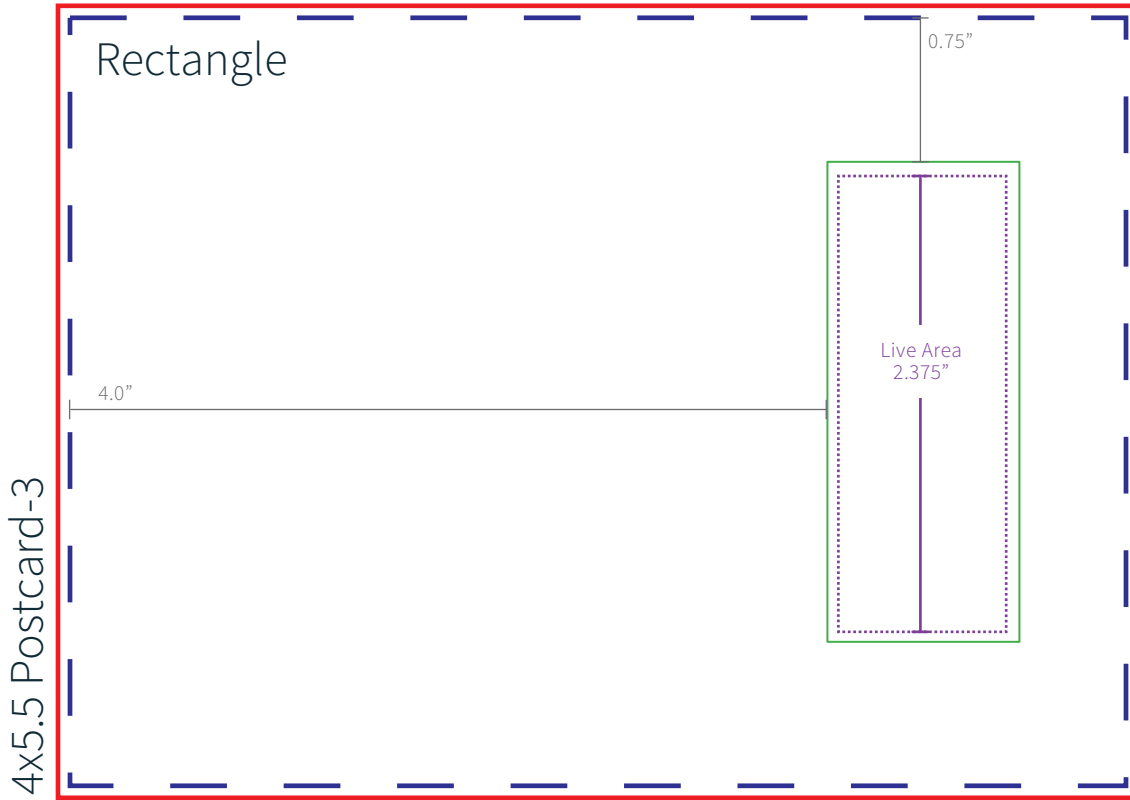

2.75x4 Mid Card-1

2.75x4 Mid Card-2

2.75 x 4 mid size card

Drop a template into any file format and create a scratch off layout

- Trim Size 2.75 x 4 in.
- Bleed Line 2.88 x 4.125 in.
- Image Area for Prize Info
- Silver Scratch Off Position

2.75x4 Mid Card-3

2.75x4 Mid Card-4

2.75x4 Mid Card-5

4 x 5.5 postcard

Drop a template into any file format and create a scratch off layout

- Trim Size 4 x 5.5 in.
- Bleed Line 4.125 x 5.625 in.
- Image Area for Prize Info
- Silver Scratch Off Position

4 x 5.5 postcard

Drop a template into any file format and create a scratch off layout

- Trim Size 4 x 5.5 in.
- Bleed Line 4.125 x 5.625 in.
- Image Area for Prize Info
- Silver Scratch Off Position

8.5 x 5.5 postcard

Drop a template into any file format and create a scratch off layout

- Trim Size 8.5 x 5.5 in.
- Bleed Line 8.625 x 5.625 in.
- Image Area for Prize Info
- Silver Scratch Off Position

8.5 x 5.5 postcard