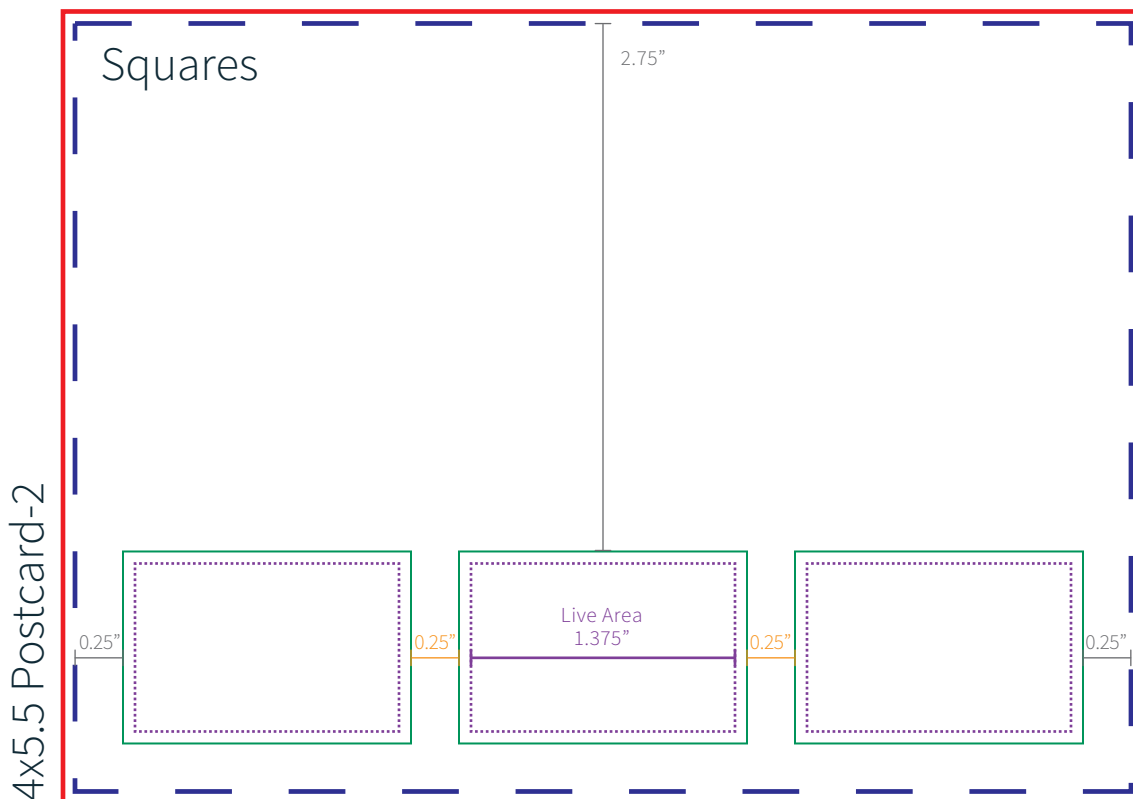

2.75x4 Mid Card-3

2.75x4 Mid Card-4

2.75x4 Mid Card-5

4 x 5.5 postcard

Drop a template into any file format and create a scratch off layout

- Trim Size 4 x 5.5 in.
- Bleed Line 4.125 x 5.625 in.
- Image Area for Prize Info
- Silver Scratch Off Position

4 x 5.5 postcard

Drop a template into any file format and create a scratch off layout

- Trim Size 4 x 5.5 in.
- Bleed Line 4.125 x 5.625 in.
- Image Area for Prize Info
- Silver Scratch Off Position

8.5 x 5.5 postcard

Drop a template into any file format and create a scratch off layout

- Trim Size 8.5 x 5.5 in.
- Bleed Line 8.625 x 5.625 in.
- Image Area for Prize Info
- Silver Scratch Off Position

8.5 x 5.5 postcard

Drop a template into any file format and create a scratch off layout

- Trim Size 8.5 x 5.5 in.
- _____ Bleed Line 8.625 x 5.625 in.
- Image Area for Prize Info
- _____ Silver Scratch Off Position

**mr.
scratch
off**