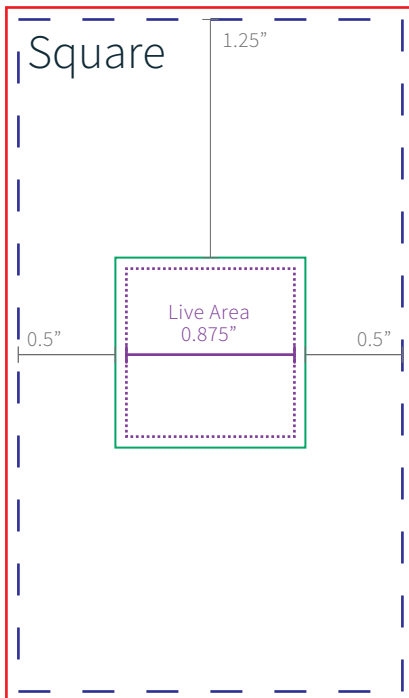

Business Card Sizes

Page 5 2x3.5

Mid Card Sizes

Page 7 2.75x4

Post Card Sizes

Page 9 4x5.5

Page 11 5.5x8.5

2 x 3.5 business card

Drop a template
into any file format
and create a
scratch off layout

- Trim Size 2 x 3.5 in.
- Bleed Line 2.125 x 3.625 in.
- Image Area for Prize Info
- Silver Scratch Off Position

2x3.5 VERT BC-1

2x3.5 VERT BC-2

2x3.5 VERT BC-3

2x3.5 VERT BC-4

2 x 3.5 business card

Drop a template into any file format and create a scratch off layout

- Trim Size 2 x 3.5 in.
- _____ Bleed Line 2.125 x 3.625 in.
- Image Area for Prize Info
- _____ Silver Scratch Off Position

2x3.5 HORIZ BC-1

2x3.5 HORIZ BC-2

2.75 x 4 mid size card

Drop a template into any file format and create a scratch off layout

- Trim Size 2.75 x 4 in.
- Bleed Line 2.88 x 4.125 in.
- Image Area for Prize Info
- Silver Scratch Off Position