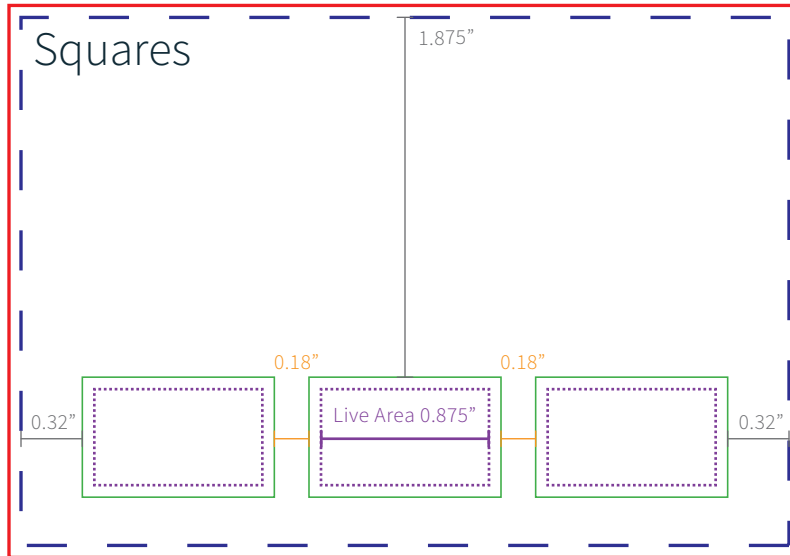

2x3.5 HORIZ BC-1

2x3.5 HORIZ BC-2

2.75 x 4 mid size card

Drop a template into any file format and create a scratch off layout

- Trim Size 2.75 x 4 in.
- Bleed Line 2.88 x 4.125 in.
- Image Area for Prize Info
- Silver Scratch Off Position

2.75x4 Mid Card-1

2.75x4 Mid Card-2

2.75 x 4 mid size card

Drop a template into any file format and create a scratch off layout

- Trim Size 2.75 x 4 in.
- Bleed Line 2.88 x 4.125 in.
- Image Area for Prize Info
- Silver Scratch Off Position

2.75x4 Mid Card-3

2.75x4 Mid Card-4

2.75x4 Mid Card-5

4 x 5.5 postcard

Drop a template into any file format and create a scratch off layout

- Trim Size 4 x 5.5 in.
- Bleed Line 4.125 x 5.625 in.
- Image Area for Prize Info
- Silver Scratch Off Position

4 x 5.5 postcard

Drop a template into any file format and create a scratch off layout

- Trim Size 4 x 5.5 in.
- Bleed Line 4.125 x 5.625 in.
- Image Area for Prize Info
- Silver Scratch Off Position

8.5 x 5.5 postcard