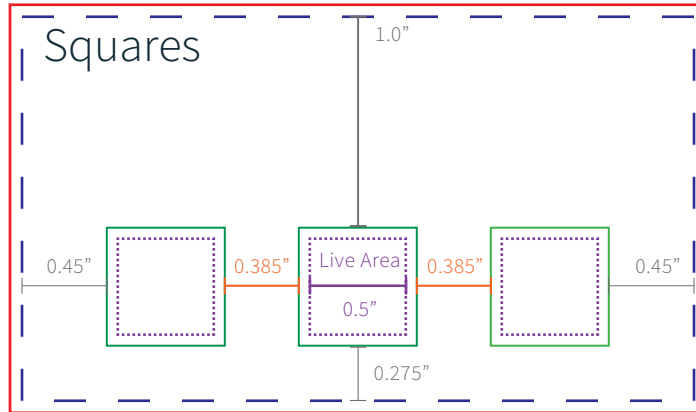

Drop a template
into any file format
and create a
scratch off layout

- Trim Size 2 x 3.5 in.
- Bleed Line 2.125 x 3.625 in.
- Image Area for Prize Info
- Silver Scratch Off Position

2x3.5 VERT BC-1

2x3.5 VERT BC-2

2x3.5 VERT BC-3

2x3.5 VERT BC-4

2 x 3.5 business card

Drop a template into any file format and create a scratch off layout

- Trim Size 2 x 3.5 in.
- _____ Bleed Line 2.125 x 3.625 in.
- Image Area for Prize Info
- _____ Silver Scratch Off Position

2x3.5 HORIZ BC-1

2x3.5 HORIZ BC-2

2.75 x 4 mid size card

Drop a template into any file format and create a scratch off layout

- Trim Size 2.75 x 4 in.
- Bleed Line 2.88 x 4.125 in.
- Image Area for Prize Info
- Silver Scratch Off Position

2.75x4 Mid Card-1

2.75x4 Mid Card-2

2.75 x 4 mid size card

Drop a template into any file format and create a scratch off layout

- Trim Size 2.75 x 4 in.
- Bleed Line 2.88 x 4.125 in.
- Image Area for Prize Info
- Silver Scratch Off Position