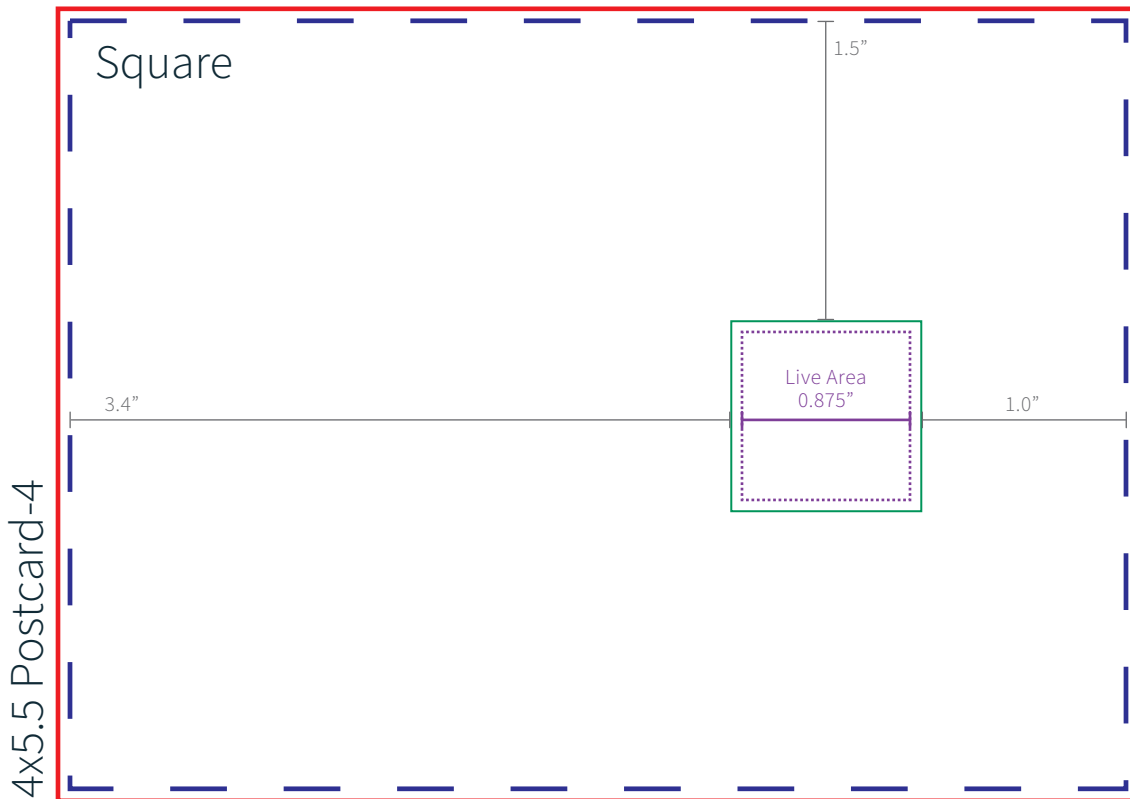

2.75x4 Mid Card-1

2.75x4 Mid Card-2

2.75 x 4 mid size card

Drop a template into any file format and create a scratch off layout

- Trim Size 2.75 x 4 in.
- Bleed Line 2.88 x 4.125 in.
- Image Area for Prize Info
- Silver Scratch Off Position

2.75x4 Mid Card-3

2.75x4 Mid Card-4

2.75x4 Mid Card-5

4 x 5.5 postcard

Drop a template into any file format and create a scratch off layout

- Trim Size 4 x 5.5 in.
- Bleed Line 4.125 x 5.625 in.
- Image Area for Prize Info
- Silver Scratch Off Position

4 x 5.5 postcard

Drop a template into any file format and create a scratch off layout

- Trim Size 4 x 5.5 in.
- Bleed Line 4.125 x 5.625 in.
- Image Area for Prize Info
- Silver Scratch Off Position

8.5 x 5.5 postcard

Drop a template into any file format and create a scratch off layout

- Trim Size 8.5 x 5.5 in.
- Bleed Line 8.625 x 5.625 in.
- Image Area for Prize Info
- Silver Scratch Off Position

8.5 x 5.5 postcard