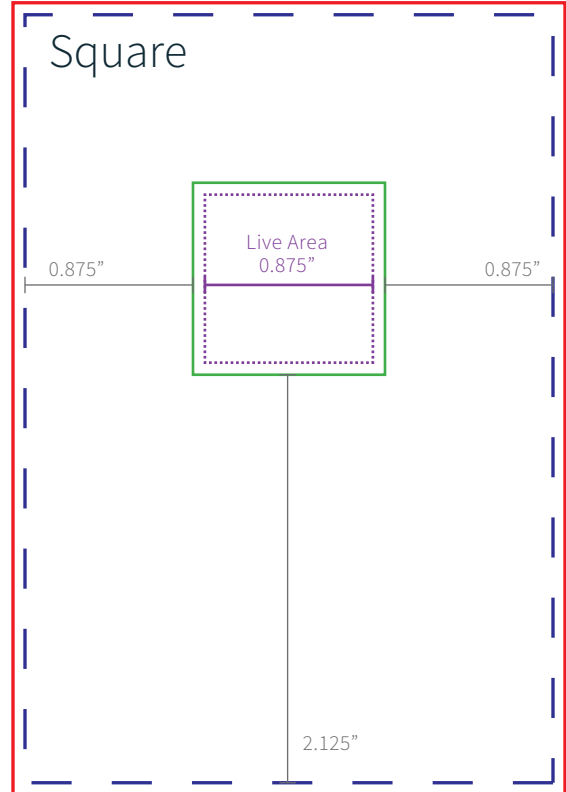

2x3.5 HORIZ BC-1

2x3.5 HORIZ BC-2

2.75 x 4 mid size card

Drop a template into any file format and create a scratch off layout

- Trim Size 2.75 x 4 in.
- Bleed Line 2.88 x 4.125 in.
- Image Area for Prize Info
- Silver Scratch Off Position

2.75x4 Mid Card-1

2.75x4 Mid Card-2

2.75 x 4 mid size card

Drop a template into any file format and create a scratch off layout

- Trim Size 2.75 x 4 in.
- Bleed Line 2.88 x 4.125 in.
- Image Area for Prize Info
- Silver Scratch Off Position

2.75x4 Mid Card-3

2.75x4 Mid Card-4

2.75x4 Mid Card-5

4 x 5.5 postcard

Drop a template into any file format and create a scratch off layout

- Trim Size 4 x 5.5 in.
- Bleed Line 4.125 x 5.625 in.
- Image Area for Prize Info
- Silver Scratch Off Position

4 x 5.5 postcard

Drop a template into any file format and create a scratch off layout

- Trim Size 4 x 5.5 in.
- Bleed Line 4.125 x 5.625 in.
- Image Area for Prize Info
- Silver Scratch Off Position

8.5 x 5.5 postcard