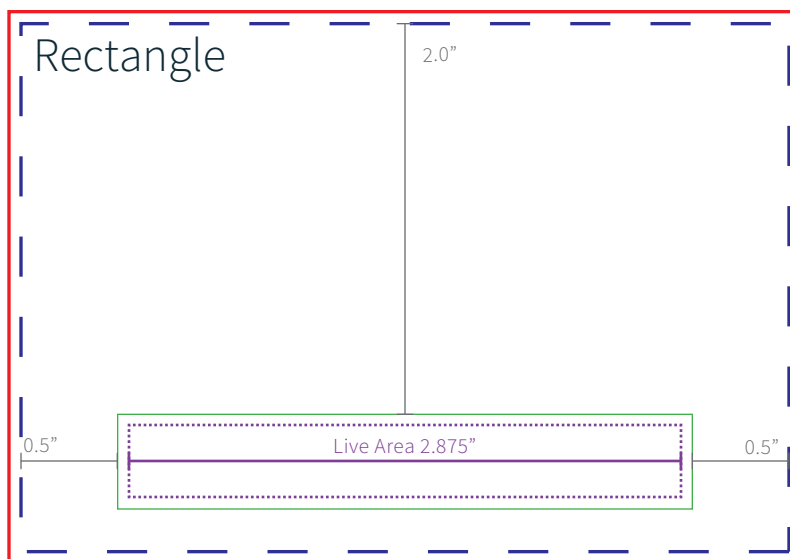

2x3.5 HORIZ BC-1

2x3.5 HORIZ BC-2

2.75 x 4 mid size card

Drop a template into any file format and create a scratch off layout

- Trim Size 2.75 x 4 in.
- Bleed Line 2.88 x 4.125 in.
- Image Area for Prize Info
- Silver Scratch Off Position

2.75x4 Mid Card-1

2.75x4 Mid Card-2

2.75 x 4 mid size card

Drop a template into any file format and create a scratch off layout

- Trim Size 2.75 x 4 in.
- Bleed Line 2.88 x 4.125 in.
- Image Area for Prize Info
- Silver Scratch Off Position

2.75x4 Mid Card-3

2.75x4 Mid Card-4

2.75x4 Mid Card-5

4 x 5.5 postcard

Drop a template into any file format and create a scratch off layout

- Trim Size 4 x 5.5 in.
- Bleed Line 4.125 x 5.625 in.
- Image Area for Prize Info
- Silver Scratch Off Position

4 x 5.5 postcard

Drop a template into any file format and create a scratch off layout

- Trim Size 4 x 5.5 in.
- Bleed Line 4.125 x 5.625 in.
- Image Area for Prize Info
- Silver Scratch Off Position

8.5 x 5.5 postcard